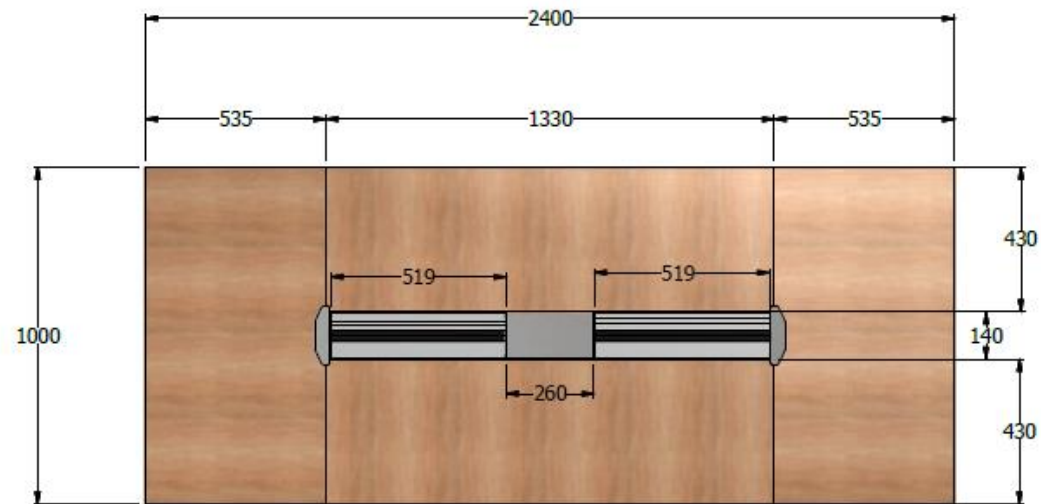

E8-20415

MESA BENCH RECTA ESP. 2.40X1,00 LDAP 25mm ESCOBILLA