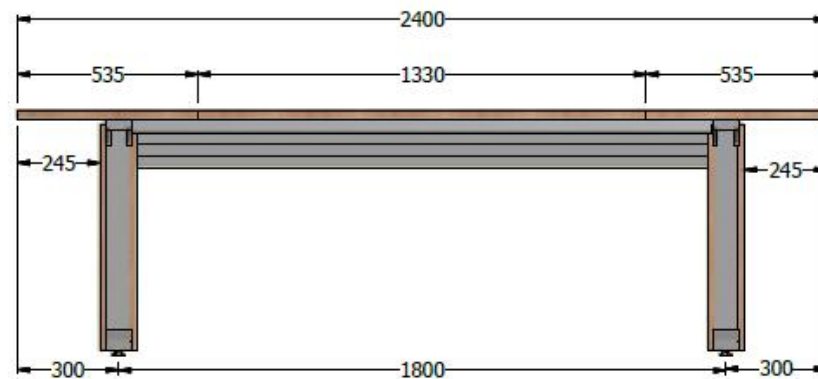

E8-20415

MESA BENCH RECTA ESP. 2.40X1,00 LDAP 25mm ESCOBILLA