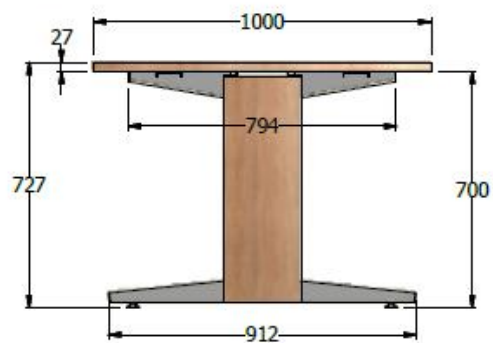

E8-20415

MESA BENCH RECTA ESP. 2.40X1,00 LDAP 25mm ESCOBILLA