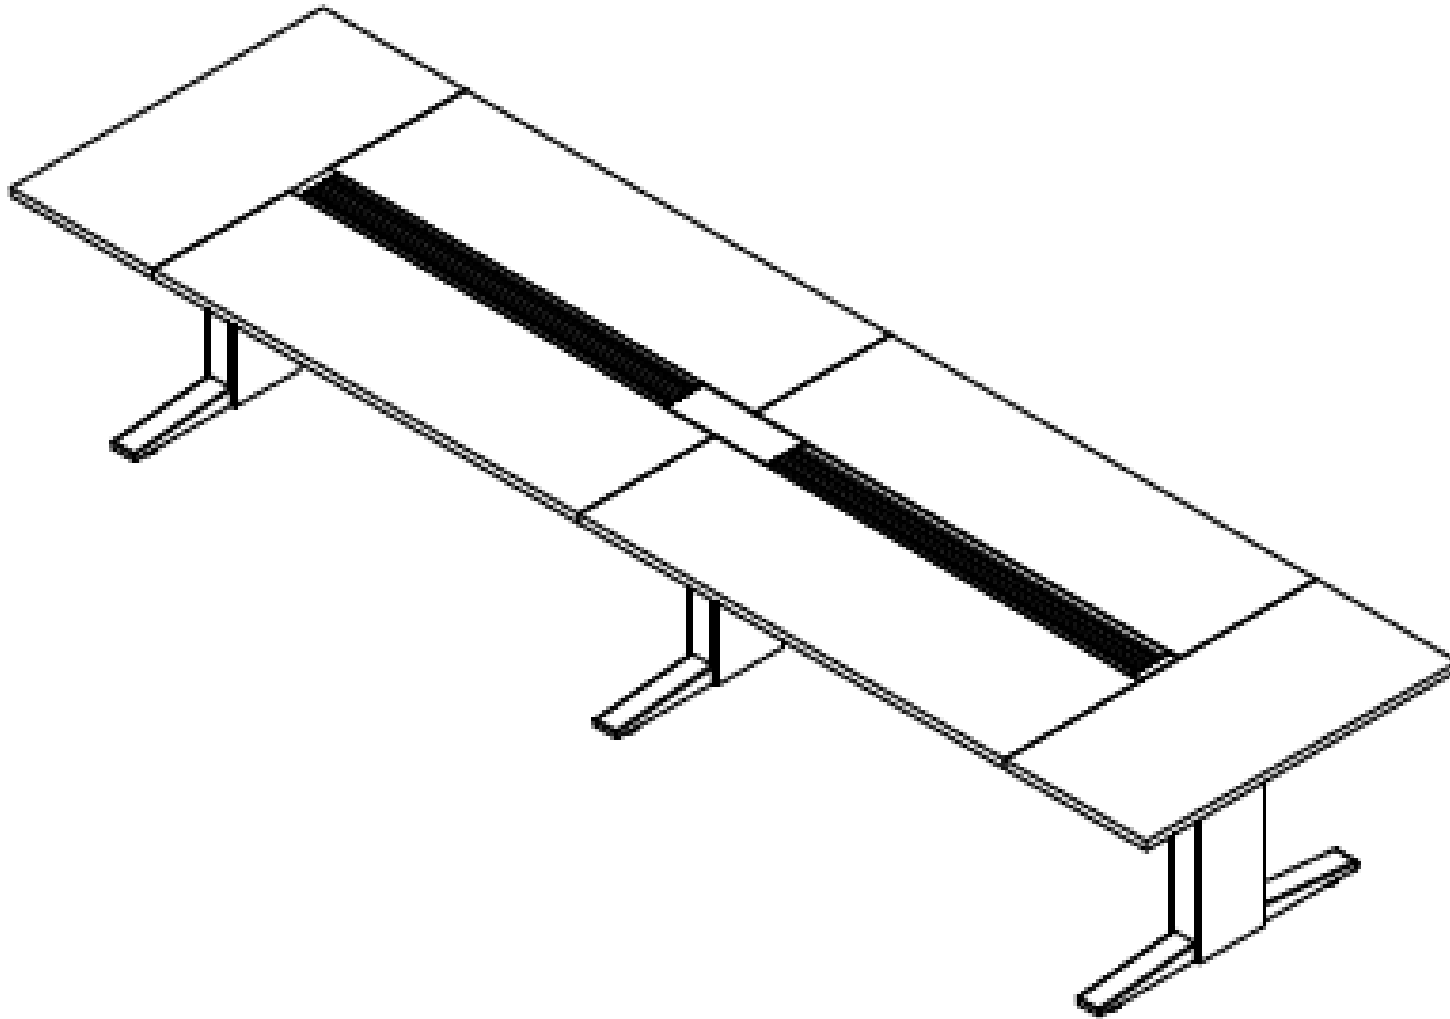

E8-83086

MESA EQ. TIPO BOTE ESP. 0,73X4,00X1,10M LDAP 25mm ESCOBILLA