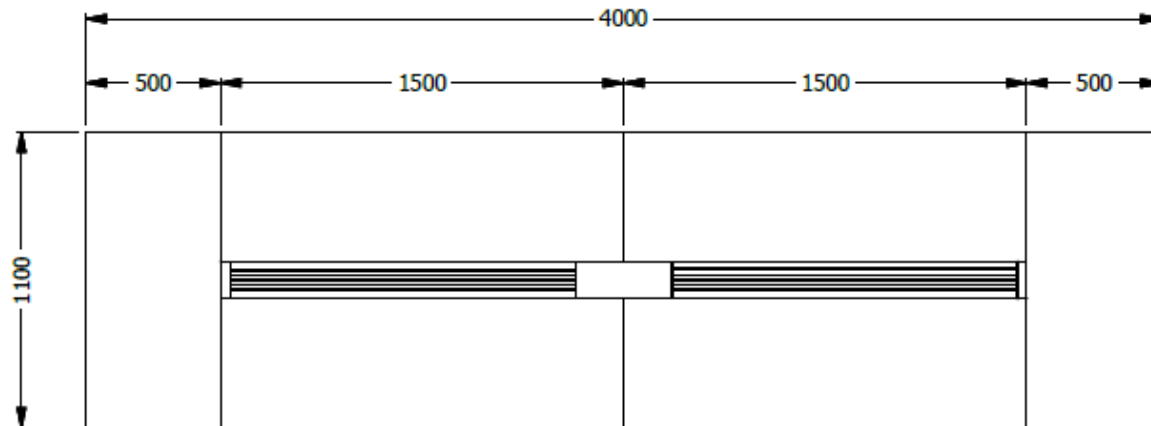

E8-83086

MESA EQ. TIPO BOTE ESP. 0,73X4,00X1,10M LDAP 25mm ESCOBILLA