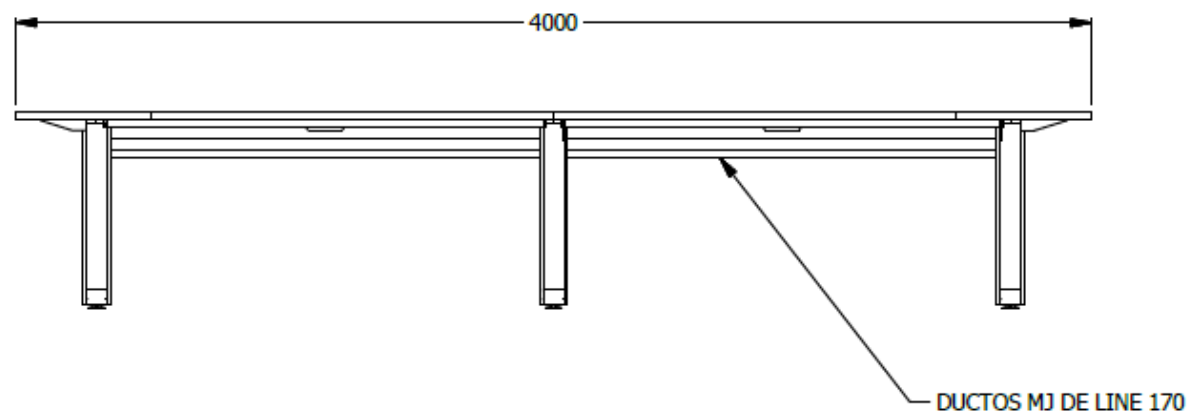

E8-83086

MESA EQ. TIPO BOTE ESP. 0,73X4,00X1,10M LDAP 25mm ESCOBILLA